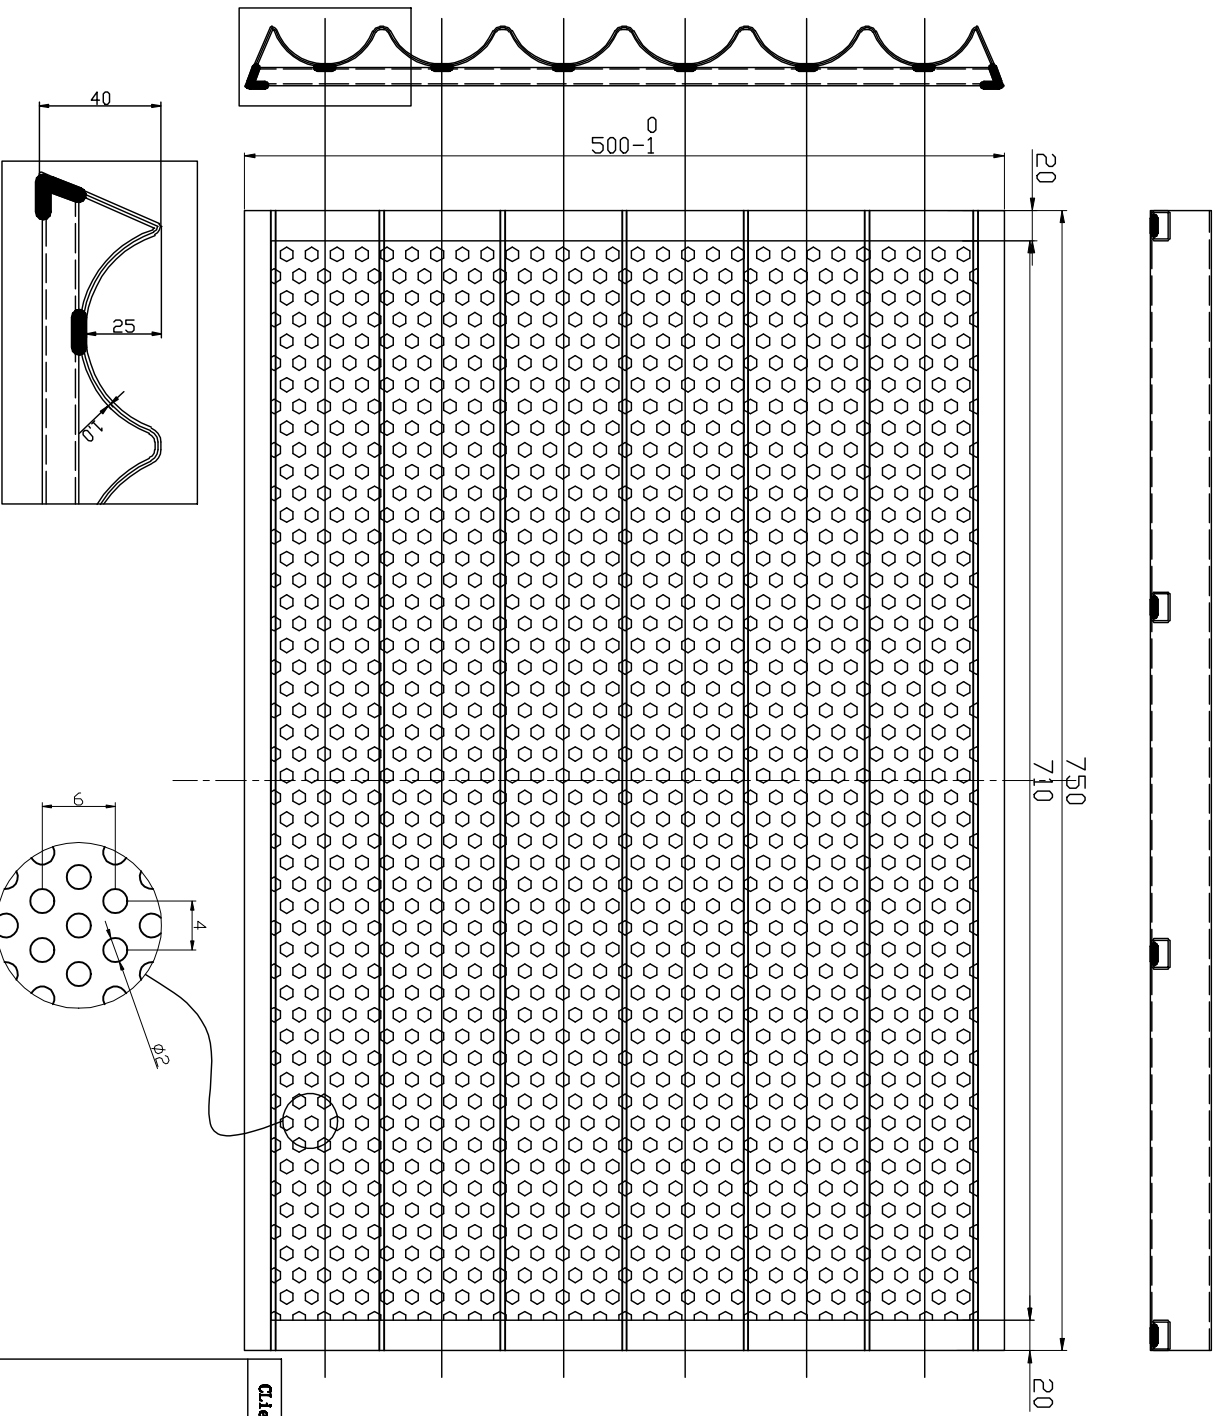

未注公差尺寸	<20	≥20 ~ 50	≥50 ~ 100	≥100
允许偏差	±0.5	±1	±1.5	±2

Client Approval

Checked By

Drawn By

Date

Page

1/1

Product 6 - rows begetee tray

Material 1.2mm, 5052# H aluminum

Coating TEFFLON

Size 500*750*40