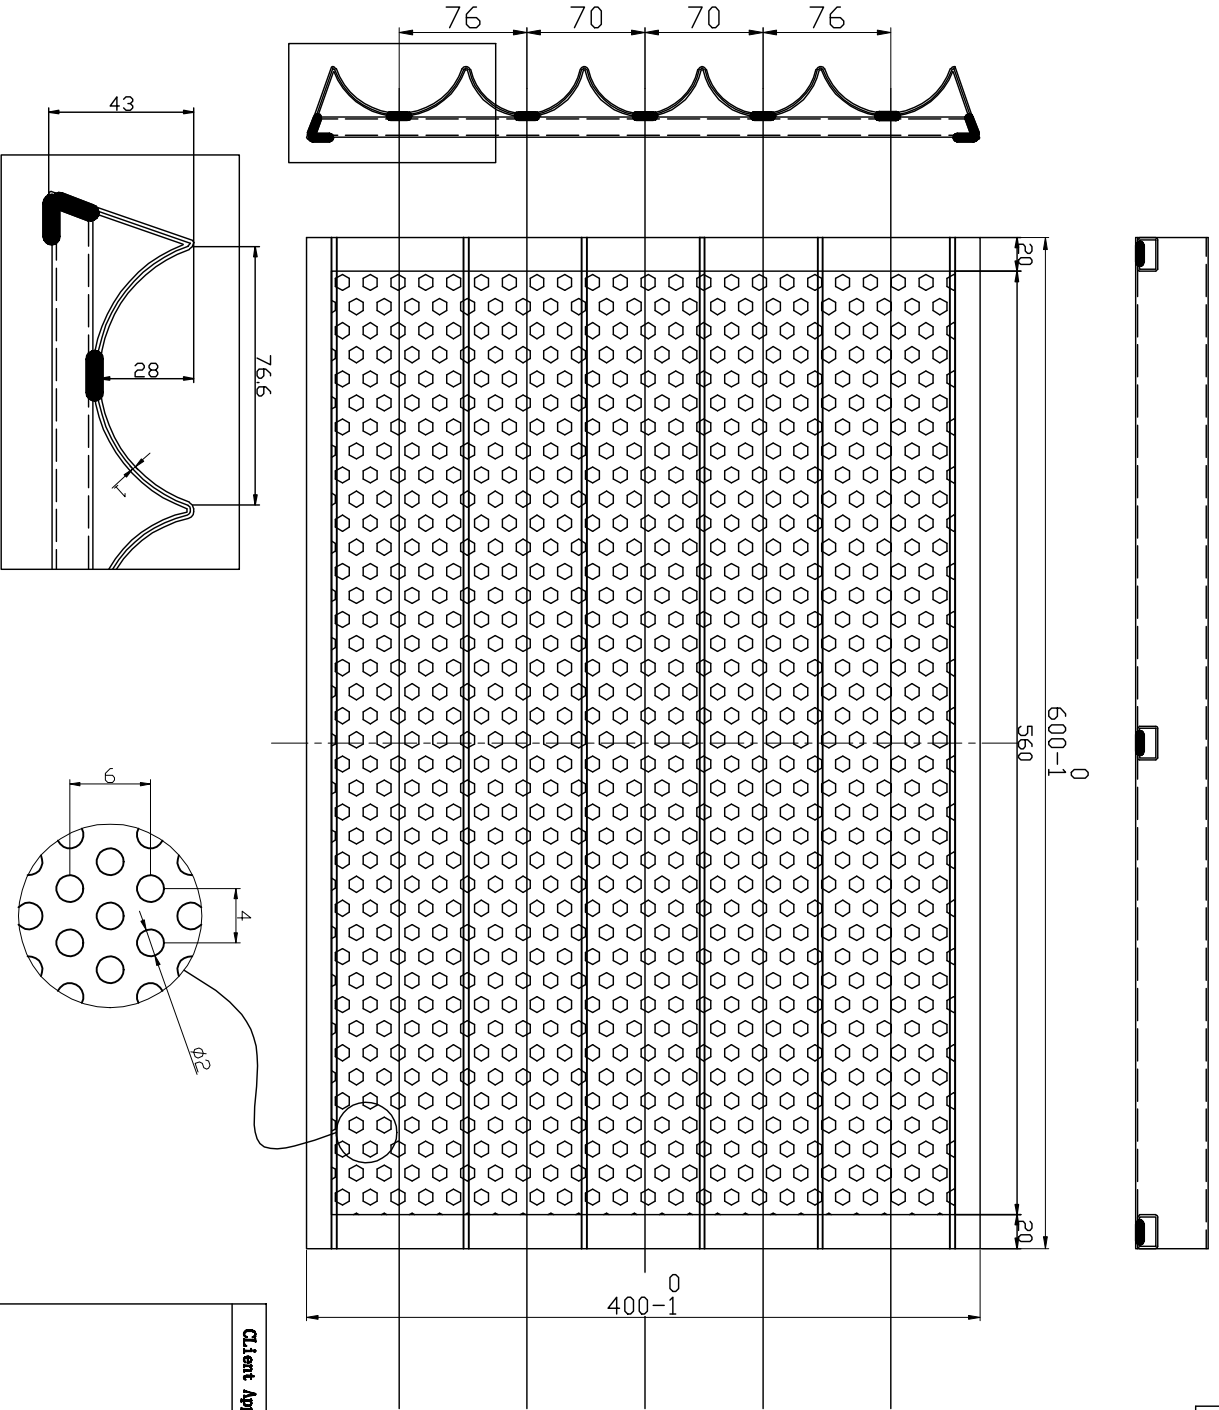

未注公差尺寸	<20	≥20 ~ 50	≥50 ~ 100	≥100
允许偏差	±0.5	±1	±1.5	±2

Client Approval		Checked By		Drawn By	
Date		Date		Page	1/1
Product	5 -rows bagette tray	Material	1.2mm, 5052# H aluminum	Coating	TERFLON
Coating		Size	400*600*43		